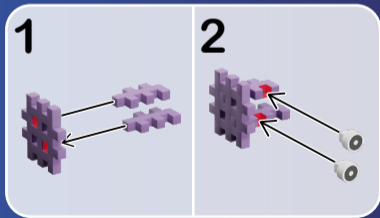

[PL]

Kiedy budujesz, zawsze pamiętaj, aby w instrukcji zwracać uwagę na prawidłowy układ ząbków Mini Waffli.

1

2

3

4

5

6

7

8

9

10

11

2x 2x 1x 3x

12

1

2

3

4

Detailed description of the assembly steps:

- Step 1:** A purple 1x3 Technic Technaxs is attached to a dark blue 1x3 Technic Technaxs. A red arrow points to the connection point. A purple 1x3 Technic Technaxs is shown separately with an arrow pointing to the connection point.
- Step 2:** A dark blue 1x3 Technic Technaxs is attached to the purple 1x3 Technic Technaxs. A red arrow points to the connection point. A dark blue 1x3 Technic Technaxs is shown separately with an arrow pointing to the connection point.
- Step 3:** A purple 1x3 Technic Technaxs with a hole is attached to the purple 1x3 Technic Technaxs. A red arrow points to the connection point. A purple 1x3 Technic Technaxs with a hole is shown separately with an arrow pointing to the connection point.
- Step 4:** Three white Technic pins are inserted into the holes of the purple 1x3 Technic Technaxs with a hole. Red arrows point to the pins. Three white Technic pins are shown separately with arrows pointing to the pins.