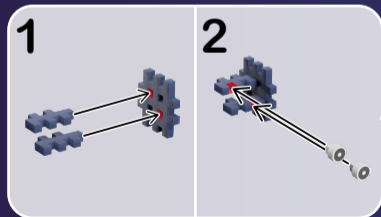

[PL]

Kiedy budujesz, zawsze pamiętaj, aby w instrukcji zwracać uwagę na prawidłowy układ ząbków Mini Waffli.

1

2

3

4

5

6

7

8

9

10

11

2x 2x 1x 3x

12

1

2

3

4

Detailed description of the assembly steps:

- Step 1:** A purple 1x3 Technic Technaxs is attached to a dark blue 1x3 Technic Technaxs. A red arrow points to the connection point. A purple 1x3 Technic Technaxs is shown separately with an arrow pointing to the connection point.
- Step 2:** A dark blue 1x3 Technic Technaxs is attached to the purple 1x3 Technic Technaxs. A red arrow points to the connection point. A dark blue 1x3 Technic Technaxs is shown separately with an arrow pointing to the connection point.
- Step 3:** A purple 1x3 Technic Technaxs with a hole is attached to the purple 1x3 Technic Technaxs. A red arrow points to the connection point. A purple 1x3 Technic Technaxs with a hole is shown separately with an arrow pointing to the connection point.
- Step 4:** Three white Technic pins are inserted into the holes of the purple 1x3 Technic Technaxs with a hole. Red arrows point to the pins. Three white Technic pins are shown separately with arrows pointing to the pins.