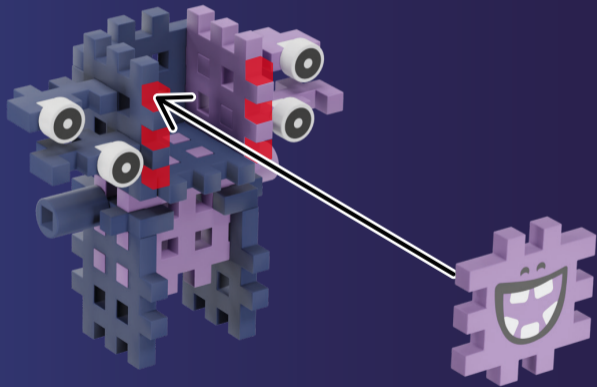

[PL]

Kiedy budujesz, zawsze pamiętaj, aby w instrukcji zwracać uwagę na prawidłowy układ ząbków Mini Waffli.

1

2

3

4

5

6

7

8

9

10

11

2x 2x 1x 3x

12

1

2

3

4

Detailed description of the assembly steps:

- Step 1:** A purple 1x3 Technic Technaxs is attached to a dark blue 1x3 Technic Technaxs. A red arrow points to the connection point. A purple 1x3 Technic Technaxs is shown separately with an arrow pointing to the connection point.
- Step 2:** A dark blue 1x3 Technic Technaxs is attached to the purple 1x3 Technic Technaxs. A red arrow points to the connection point. A dark blue 1x3 Technic Technaxs is shown separately with an arrow pointing to the connection point.
- Step 3:** A purple 1x3 Technic Technaxs with a hole is attached to the purple 1x3 Technic Technaxs. A red arrow points to the connection point. A purple 1x3 Technic Technaxs with a hole is shown separately with an arrow pointing to the connection point.
- Step 4:** Three white Technic pins are inserted into the holes of the purple 1x3 Technic Technaxs with a hole. Red arrows point to the pins. Three white Technic pins are shown separately with arrows pointing to the pins.