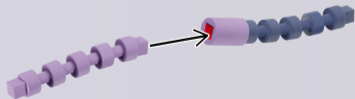

2

3

4

Detailed description of the assembly steps:

- Step 1:** A purple 1x3 Technic Technaxs is attached to a dark blue 1x3 Technic Technaxs. A red arrow points to the connection point. A purple 1x3 Technic Technaxs is shown separately with an arrow pointing to the connection point.
- Step 2:** A dark blue 1x3 Technic Technaxs is attached to the purple 1x3 Technic Technaxs. A red arrow points to the connection point. A dark blue 1x3 Technic Technaxs is shown separately with an arrow pointing to the connection point.
- Step 3:** A purple 1x3 Technic Technaxs with a hole is attached to the purple 1x3 Technic Technaxs. A red arrow points to the connection point. A purple 1x3 Technic Technaxs with a hole is shown separately with an arrow pointing to the connection point.
- Step 4:** Three white Technic pins are inserted into the holes of the purple 1x3 Technic Technaxs with a hole. Red arrows point to the pins. Three white Technic pins are shown separately with arrows pointing to the pins.

13

2x 2x

1x 1x

14

1

2

1

2

15

16

17

18

2x

19

20

21

1x

22

23

24

25

26

27

2x