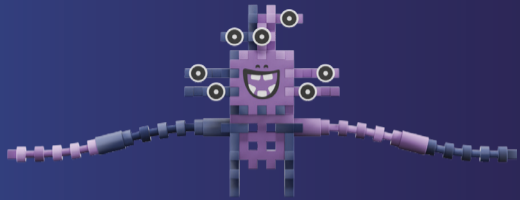

mx[®]

Marioinex[®]

TOY FACTORY

MINI WAFFLE[™]

CRAZY
MONSTERS[™]

Astro Squad

[EN]

When building with the instruction, always remember to pay attention to the correct rotation of the Mini Waffle pieces.

[PL]

Kiedy budujesz, zawsze pamiętaj, aby w instrukcji zwracać uwagę na prawidłowy układ ząbków Mini Waffli.

1

2

3

4

5

6

2

3

4

Detailed description of the assembly steps:

- Step 1:** A purple 1x3 Technic Technaxs is attached to a dark blue 1x3 Technic Technaxs. A red arrow points to the connection point. A purple 1x3 Technic Technaxs is shown separately with an arrow pointing to the connection point.
- Step 2:** A dark blue 1x3 Technic Technaxs is attached to the purple 1x3 Technic Technaxs. A red arrow points to the connection point. A dark blue 1x3 Technic Technaxs is shown separately with an arrow pointing to the connection point.
- Step 3:** A purple 1x3 Technic Technaxs with a hole is attached to the purple 1x3 Technic Technaxs. A red arrow points to the connection point. A purple 1x3 Technic Technaxs with a hole is shown separately with an arrow pointing to the connection point.
- Step 4:** Three white Technic pins are inserted into the holes of the purple 1x3 Technic Technaxs with a hole. Red arrows point to the pins. Three white Technic pins are shown separately with arrows pointing to the pins.