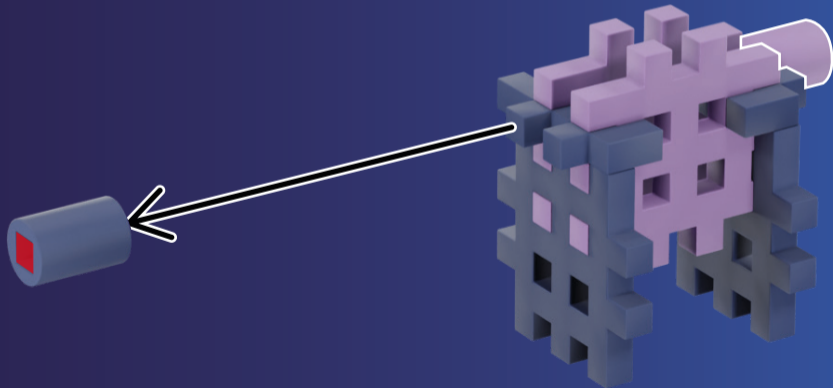

[PL]

Kiedy budujesz, zawsze pamiętaj, aby w instrukcji zwracać uwagę na prawidłowy układ ząbków Mini Waffli.

1

2

3

4

5

6

2

3

4

Detailed description of the assembly steps:

- Step 1:** A purple 1x3 Technic Technaxs is attached to a dark blue 1x3 Technic Technaxs. A red arrow points to the connection point. A purple 1x3 Technic Technaxs is shown separately with an arrow pointing to the connection point.
- Step 2:** A dark blue 1x3 Technic Technaxs is attached to the purple 1x3 Technic Technaxs. A red arrow points to the connection point. A dark blue 1x3 Technic Technaxs is shown separately with an arrow pointing to the connection point.
- Step 3:** A purple 1x3 Technic Technaxs with a hole is attached to the purple 1x3 Technic Technaxs. A red arrow points to the connection point. A purple 1x3 Technic Technaxs with a hole is shown separately with an arrow pointing to the connection point.
- Step 4:** Three white Technic pins are inserted into the holes of the purple 1x3 Technic Technaxs with a hole. Red arrows point to the pins. Three white Technic pins are shown separately with arrows pointing to the pins.