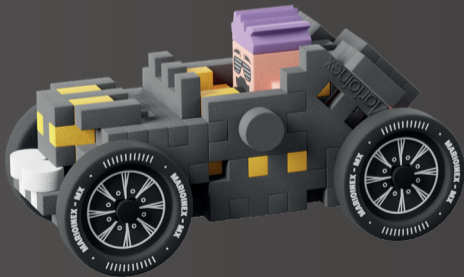

# MINI<sup>TM</sup> WAFFLE

cars

CLASSIC CAR  
GRAY

Jeremy  
Driver

1x

2x

1

2

2x

3

2x

4

1x

2x

5

6